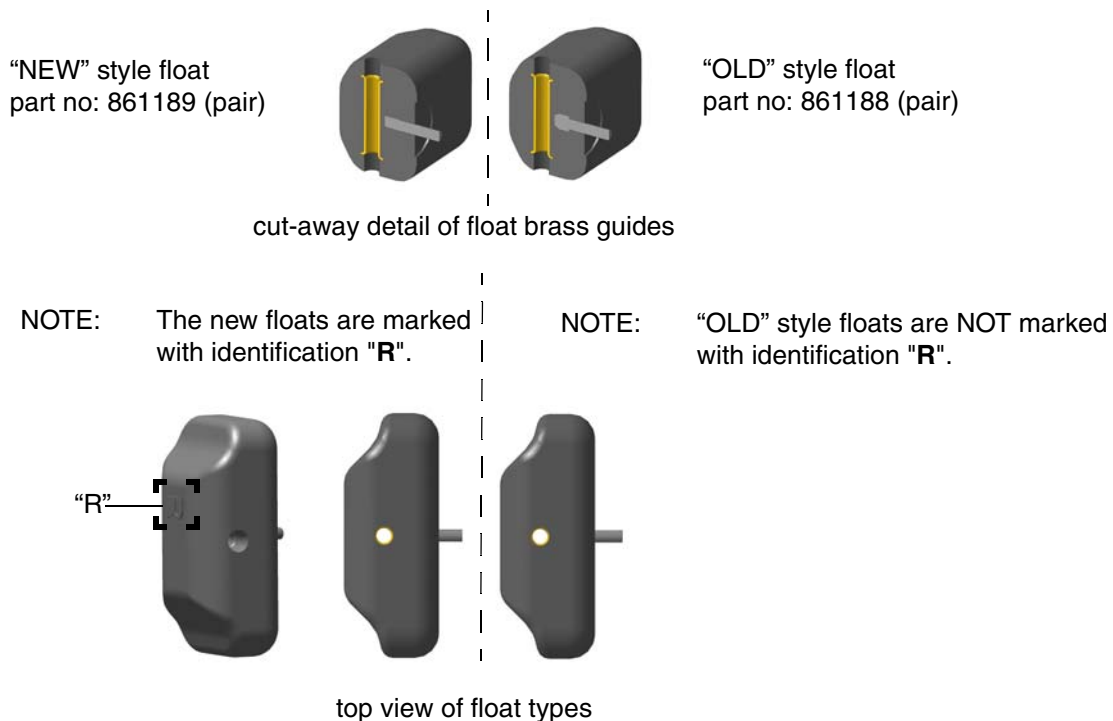

SERVICE BULLETIN

3.5.3) Check and/or exchange of floats

Perform visual inspection of style of float (see Fig. 3).

Style of float	Procedure
“NEW” style float part no. 861189 (pair)	Do not need to be changed and can be reused; go to section 3.5.4.
“OLD” style float part no. 861185 or part no. 861188 (pair)	- Exchange of the floats must be carried out according to the latest Maintenance Manual Heavy (MMH) - Replace them with part no. 861189 and go to section 3.5.4

NOTE: Floats from engines and carburetors NOT listed in section 1.1 “Applicability” do NOT require exchange.

Fig. 3

10268_a,10269_a

d06856.fm